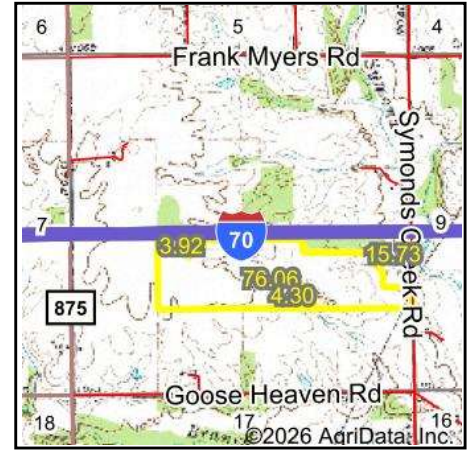

Wetlands Map

State: Indiana
Location: 8-16N-12E
County: Wayne
Township: Jackson
Date: 1/15/2026

Maps Provided By:

 CUSTOMIZED ONLINE MAPPING
 © AgriData, Inc. 2025 www.AgriDataInc.com

0ft 941ft 1881ft

Classification Code	Type	Acres
PUBG	Freshwater Pond	0.54
R4SBC	Riverine	0.34
Total Acres		0.88