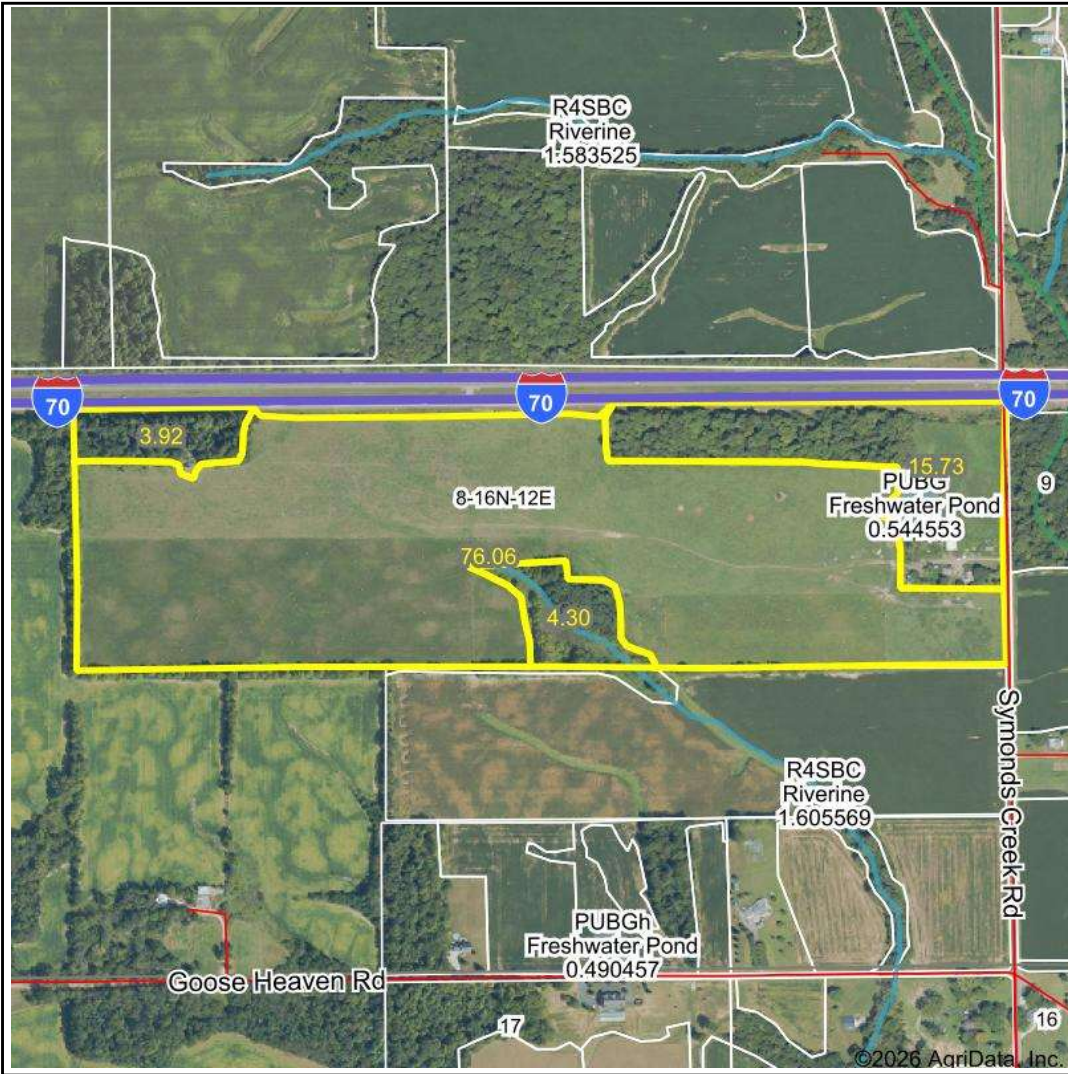

Wetlands Map

State: Indiana
Location: 8-16N-12E
County: Wayne
Township: Jackson
Date: 1/15/2026

Maps Provided By:

 CUSTOMIZED ONLINE MAPPING
 © AgriData, Inc. 2025 www.AgriDataInc.com

0ft 941ft 1881ft

Classification Code	Type	Acres
PUBG	Freshwater Pond	0.54
R4SBC	Riverine	0.34
Total Acres		0.88