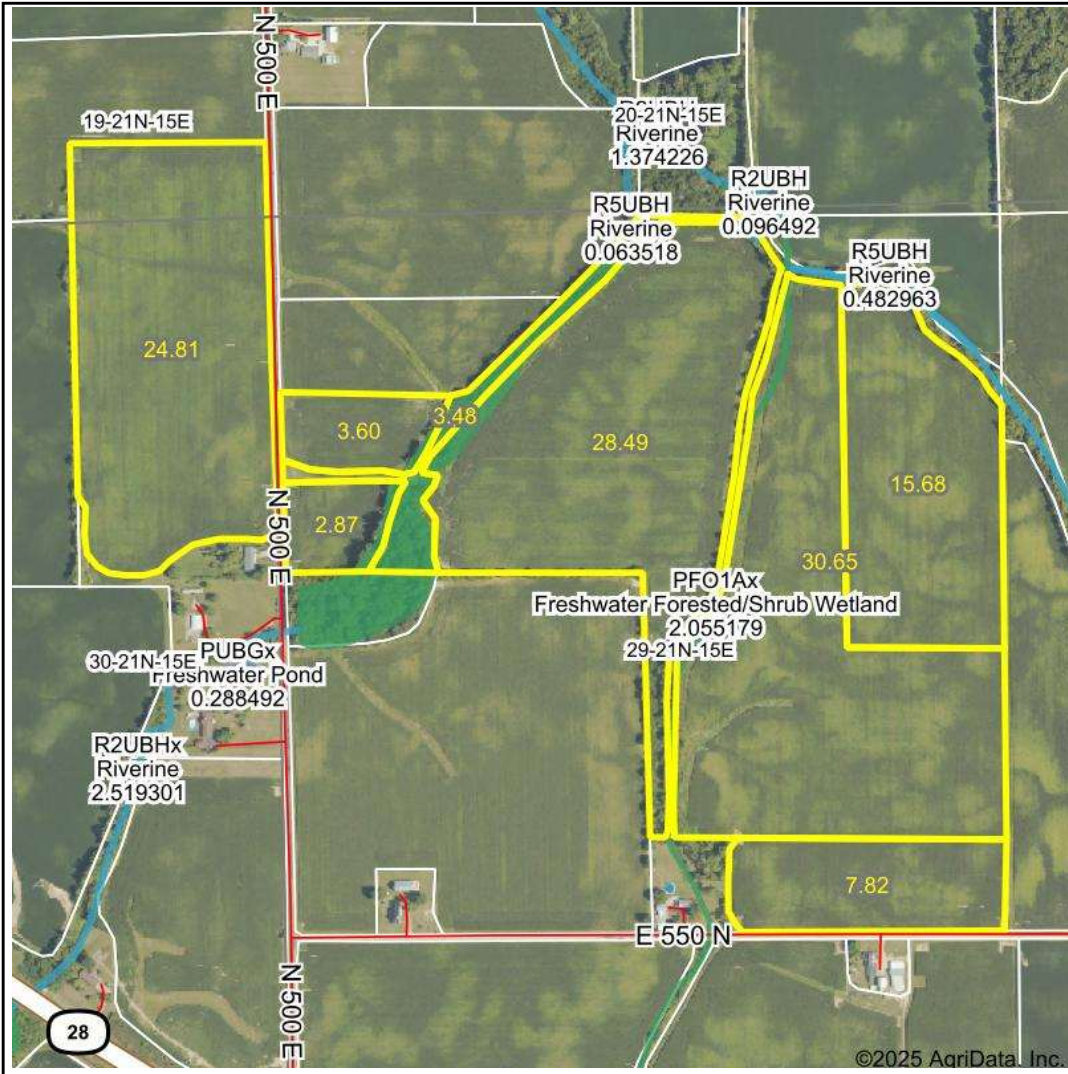

Wetlands Map

State: Indiana
Location: 29-21N-15E
County: Randolph
Township: Jackson
Date: 12/13/2025

Maps Provided By:

 CUSTOMIZED ONLINE MAPPING
 © AgriData, Inc. 2025 www.AgriDataInc.com

Classification Code	Type	Acres
PFO1A	Freshwater Forested/Shrub Wetland	4.05
PFO1Ax	Freshwater Forested/Shrub Wetland	0.54
R2UBH	Riverine	0.07
R5UBH	Riverine	0.04
Total Acres		4.70