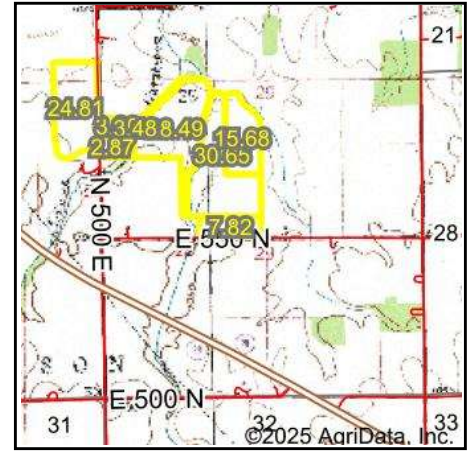

Wetlands Map

State: Indiana
Location: 29-21N-15E
County: Randolph
Township: Jackson
Date: 12/13/2025

Maps Provided By:

 CUSTOMIZED ONLINE MAPPING
 © AgriData, Inc. 2025 www.AgriDataInc.com

Classification Code	Type	Acres
PFO1A	Freshwater Forested/Shrub Wetland	4.05
PFO1Ax	Freshwater Forested/Shrub Wetland	0.54
R2UBH	Riverine	0.07
R5UBH	Riverine	0.04
Total Acres		4.70